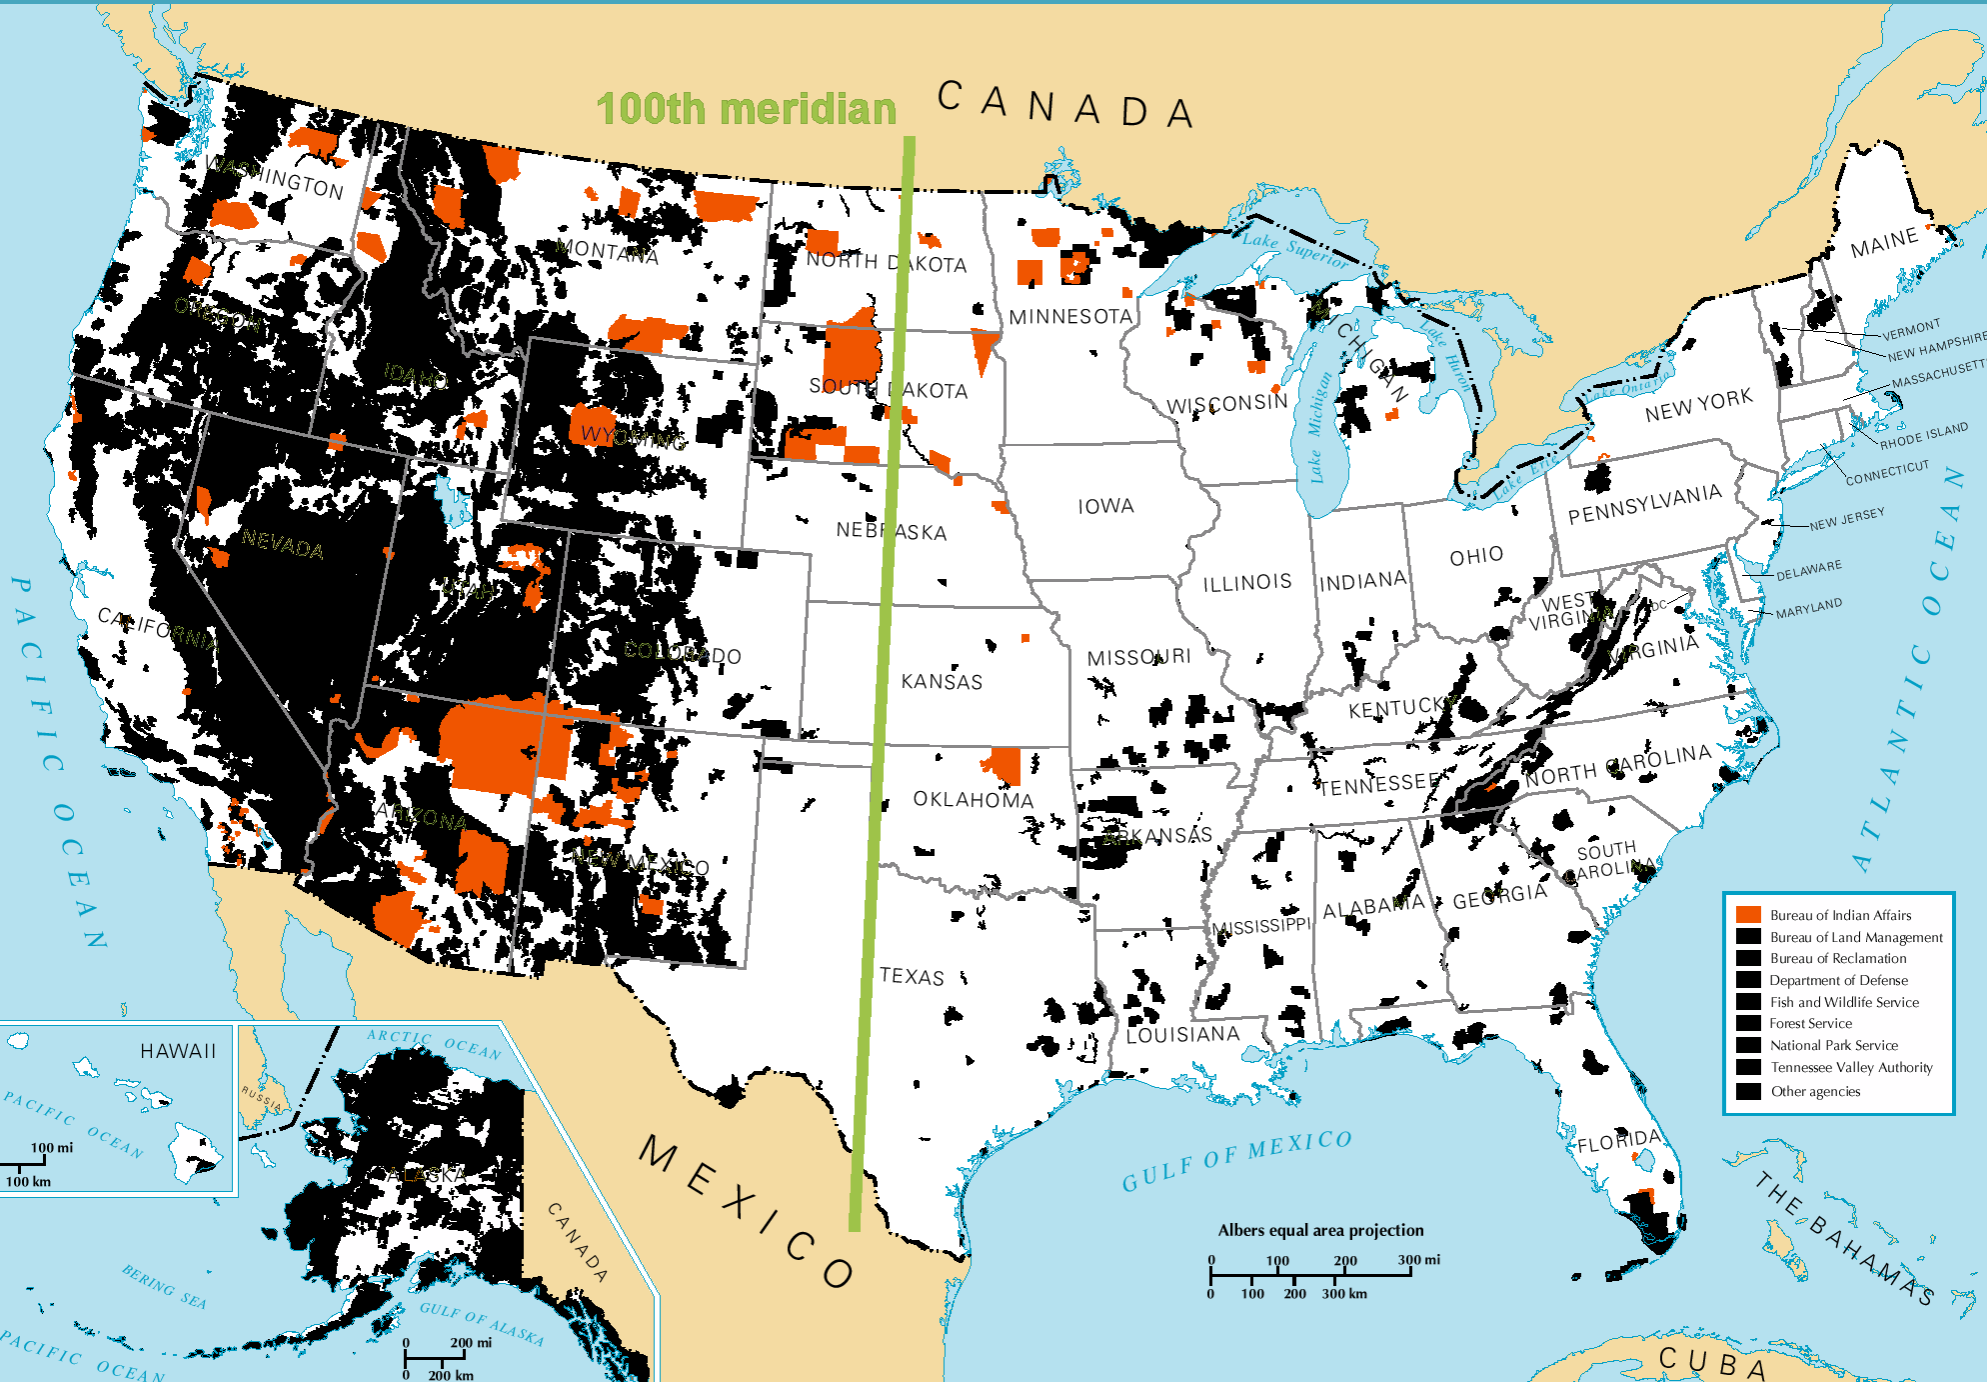

FEDERAL LANDS AND INDIAN RESERVATIONS

- Bureau of Indian Affairs
- Bureau of Land Management
- Bureau of Reclamation
- Department of Defense
- Fish and Wildlife Service
- Forest Service
- National Park Service
- Tennessee Valley Authority
- Other agencies

Albers equal area projection
0 100 200 300 mi
0 100 200 300 km

HAWAII
0 100 mi
0 100 km

0 200 mi
0 200 km